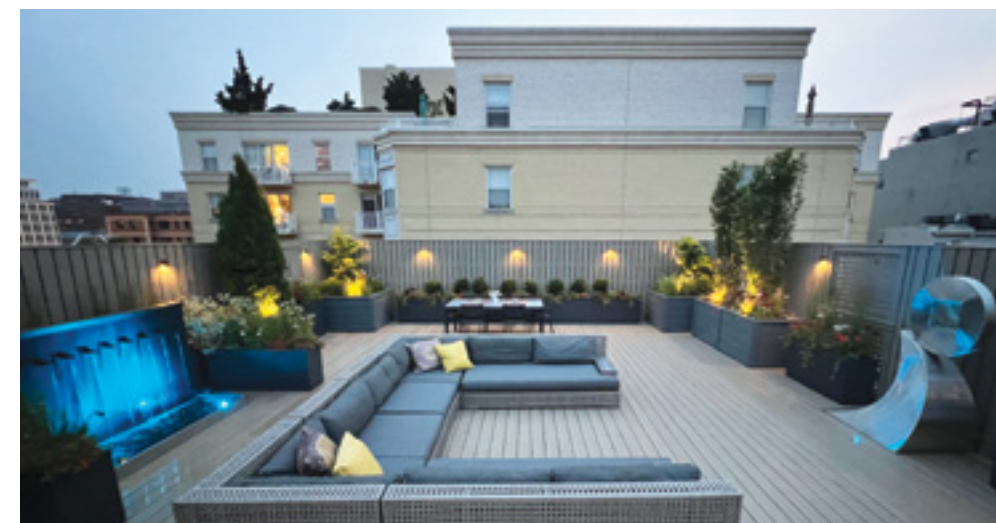

LEFT: NOVA SOUL IMAGERY; RIGHT: MOISES CARDENAS

Landis Architects | Builders won a finalist award for Residential Landscape Design/Outdoor Living Area over \$250,000. LEAH ROBERTS

**Residential Bath under \$50,000**