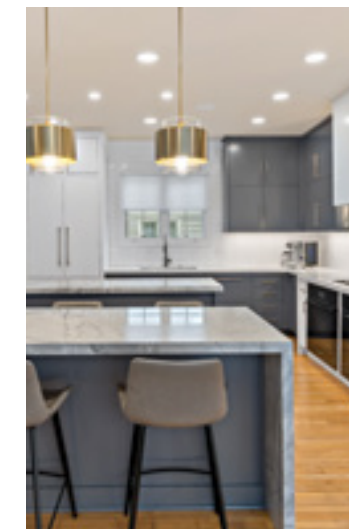

Smiley Renovations won a finalist award for Entire House over \$750,000. GREG HADLEY

LEFT: Sun Design Remodeling Specialists won a finalist award for Residential Bath over \$100,000.

RIGHT: MOSS Building & Design won a merit award for Residential Kitchen \$75,000 to \$150,000.